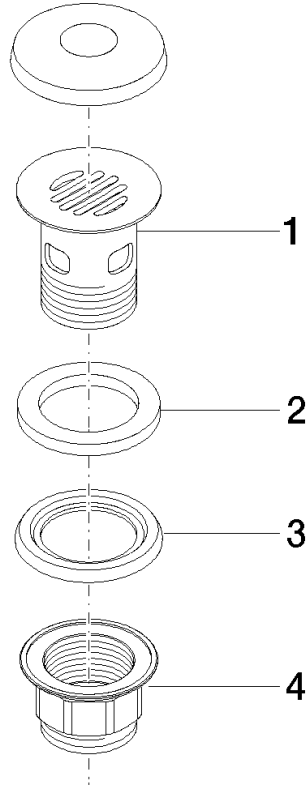

Grated waste 1 1/4" - Brushed Champagne (22kt Gold)

IMO

10 105 970

Only suitable for basins with an overflow.

Only suitable for basins with an overflow.

Fits: IMO, LULU, MADISON, MEM, TARA,
CL.1, LISSÉ, VAIA, META, CYO

	Brushed Champagne (22kt Gold)	10 105 970-46
	Chrome	10 105 970-00
	Brushed Platinum	10 105 970-06
	Platinum	10 105 970-08
	Durabross (23kt Gold)	10 105 970-09
	Dark Chrome	10 105 970-19
	Light Gold	10 105 970-26
	Brushed Light Gold	10 105 970-27
	Brushed Durabross (23kt Gold)	10 105 970-28
	Matte Black	10 105 970-33
	Brushed Bronze	10 105 970-42
	Champagne (22kt Gold)	10 105 970-47
	Brushed Chrome	10 105 970-93
	Brushed Dark Platinum	10 105 970-99

Required miscellaneous

	Washer NBR 70 39,0 x 29,0 x 2,0 mm -	09 14 05 016 90
---	---	-----------------

10 105 970

10 105 970

Spare parts list

No.	Item Number	Name	Quantity used	Delivery time
1	09 11 01 027-46	cup	1	30
2	09 14 05 039 90	seal	1	2
3	09 14 03 025 90	seal	1	2
4	09 23 10 020-46	nut	1	30