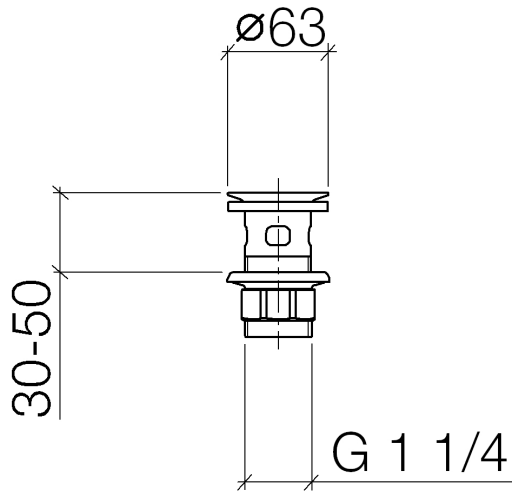

Grated waste 1 1/4" - Brushed Champagne (22kt Gold)

IMO

10 105 970

Only suitable for basins with an overflow.

Only suitable for basins with an overflow.

Fits: IMO, LULU, MADISON, MEM, TARA,
CL.1, LISSÉ, VAIA, META, CYO

	Brushed Champagne (22kt Gold)	10 105 970-46
	Chrome	10 105 970-00
	Brushed Platinum	10 105 970-06
	Platinum	10 105 970-08
	Durabross (23kt Gold)	10 105 970-09
	Dark Chrome	10 105 970-19
	Light Gold	10 105 970-26
	Brushed Light Gold	10 105 970-27
	Brushed Durabross (23kt Gold)	10 105 970-28
	Matte Black	10 105 970-33
	Brushed Bronze	10 105 970-42
	Champagne (22kt Gold)	10 105 970-47
	Brushed Chrome	10 105 970-93
	Brushed Dark Platinum	10 105 970-99

Required miscellaneous

	Washer NBR 70 39,0 x 29,0 x 2,0 mm -	09 14 05 016 90
---	---	-----------------

10 105 970

10 105 970

Spare parts list

No.	Item Number	Name	Quantity used	Delivery time
1	09 11 01 027-46	cup	1	30
2	09 14 05 039 90	seal	1	2
3	09 14 03 025 90	seal	1	2
4	09 23 10 020-46	nut	1	30